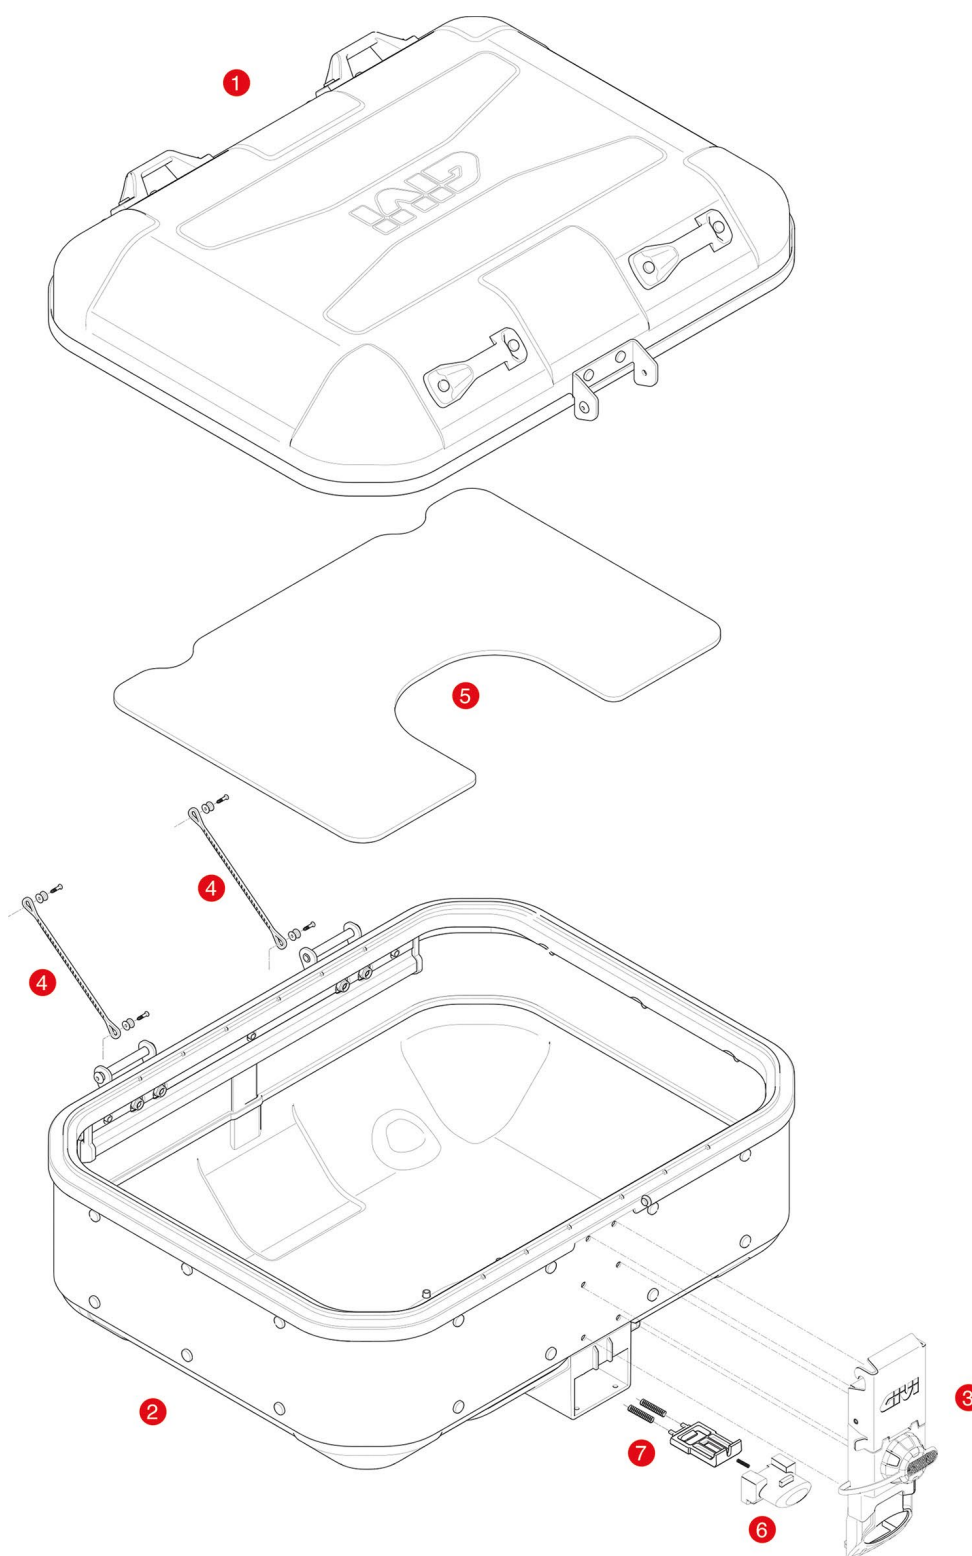

DLM46 / DLM30 TREKKER DOLOMITI

1	Z7710R	DLM46 - DLM30 top-shell
2	Z7716-46R	DLM46 bottom shell
	Z7716-30R	DLM30 bottom shell
3	Z8024M46R	DLM46 lock set
	Z8024M30R	DLM30 lock set

4	Z115R	Stop bag opening yarn, 2 pcs.
5	Z8103R	Inner mat
6	Z645CR	Opening push button chromed
7	Z1782CR	Bolt with springs
	SL101	Security Lock key, including bush and under lock platelets